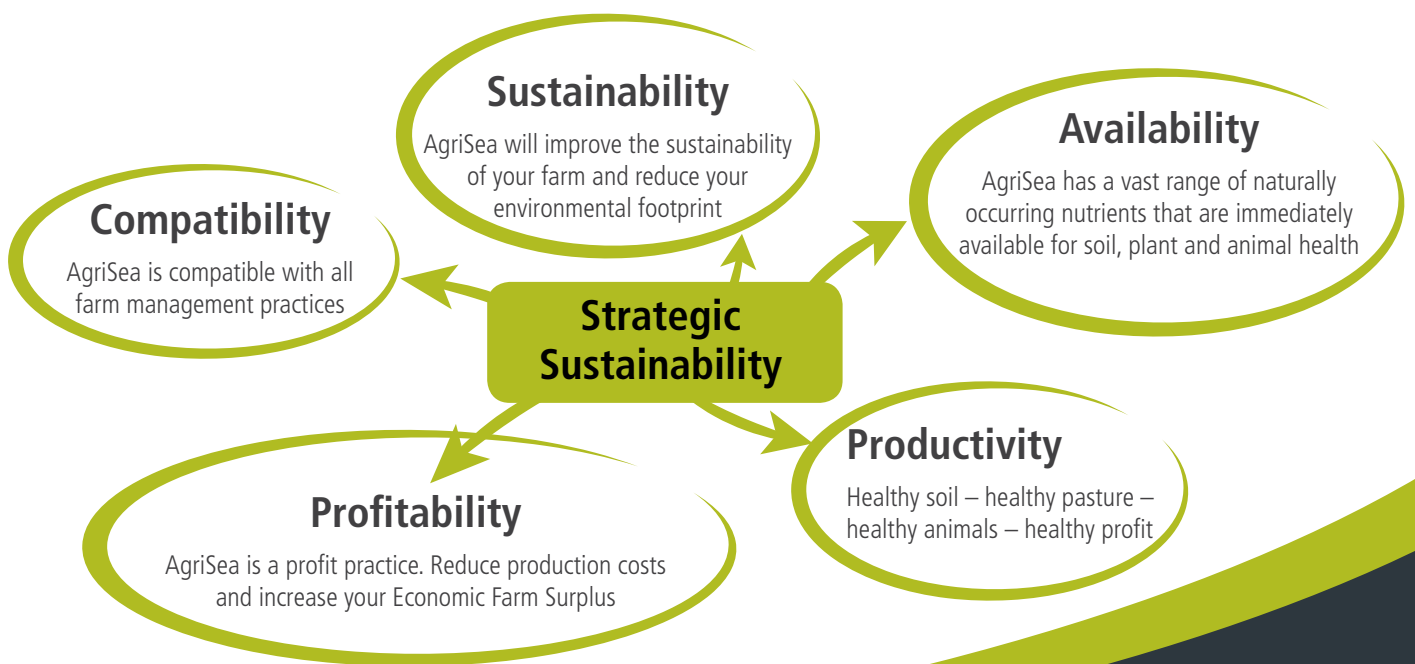

AgriSea's long, cold brewing process eliminates the use of heat, chemicals, freezing or dehydration that might denature or destroy the complex nutrient balance of our seaweed. Although labour intensive, our unique process protects the vast range of natural growth stimulants, vitamins and micro-nutrients that enhance soil, pasture and animal health.

The AgriSea team refuses to compromise product quality to cut production costs or increase profit.

## Our family philosophy is simple:

*"To provide highly effective products with bucket loads of integrity"*

We stand behind our products...  
you can ring to speak to us on

**0800 SEAWEED**

AgriSea maximises all farm management systems (conventional, biological or organic) resulting in significantly increased farm health, production and profitability. This is achieved via better: