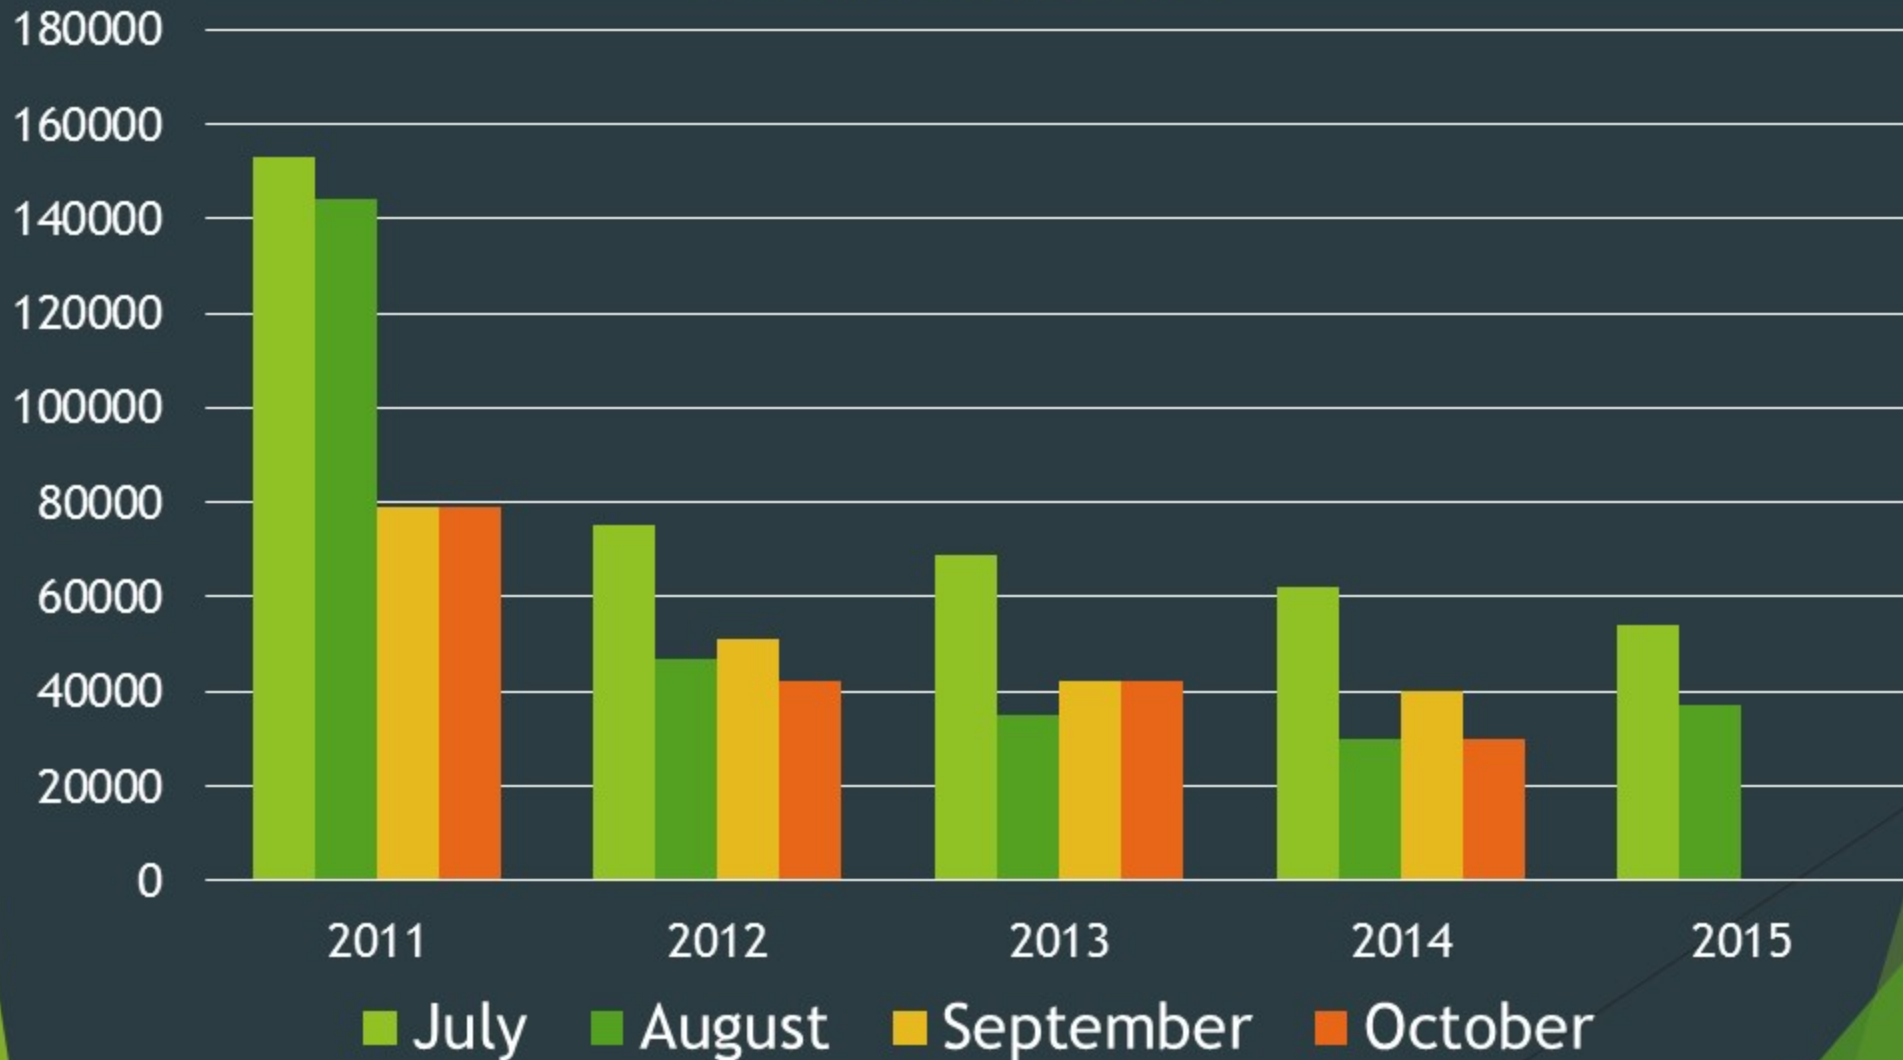

► Tatura SCC Records 2011-2014 for Jack and Pauline Tesslar

# Tatua SCC Records 2011-2014 for Jack and Pauline Tesslar

### Lost Milk Value Due to SCC

Tracker farms with SCC's over 100,000 cells. The average lost value to date for the 2015 season calculates at \$7,420. This is equivalent to around 8.22c/kgMS less income per milk solid produced. For herds with SCC's over 200,000 the cost averages \$15,475