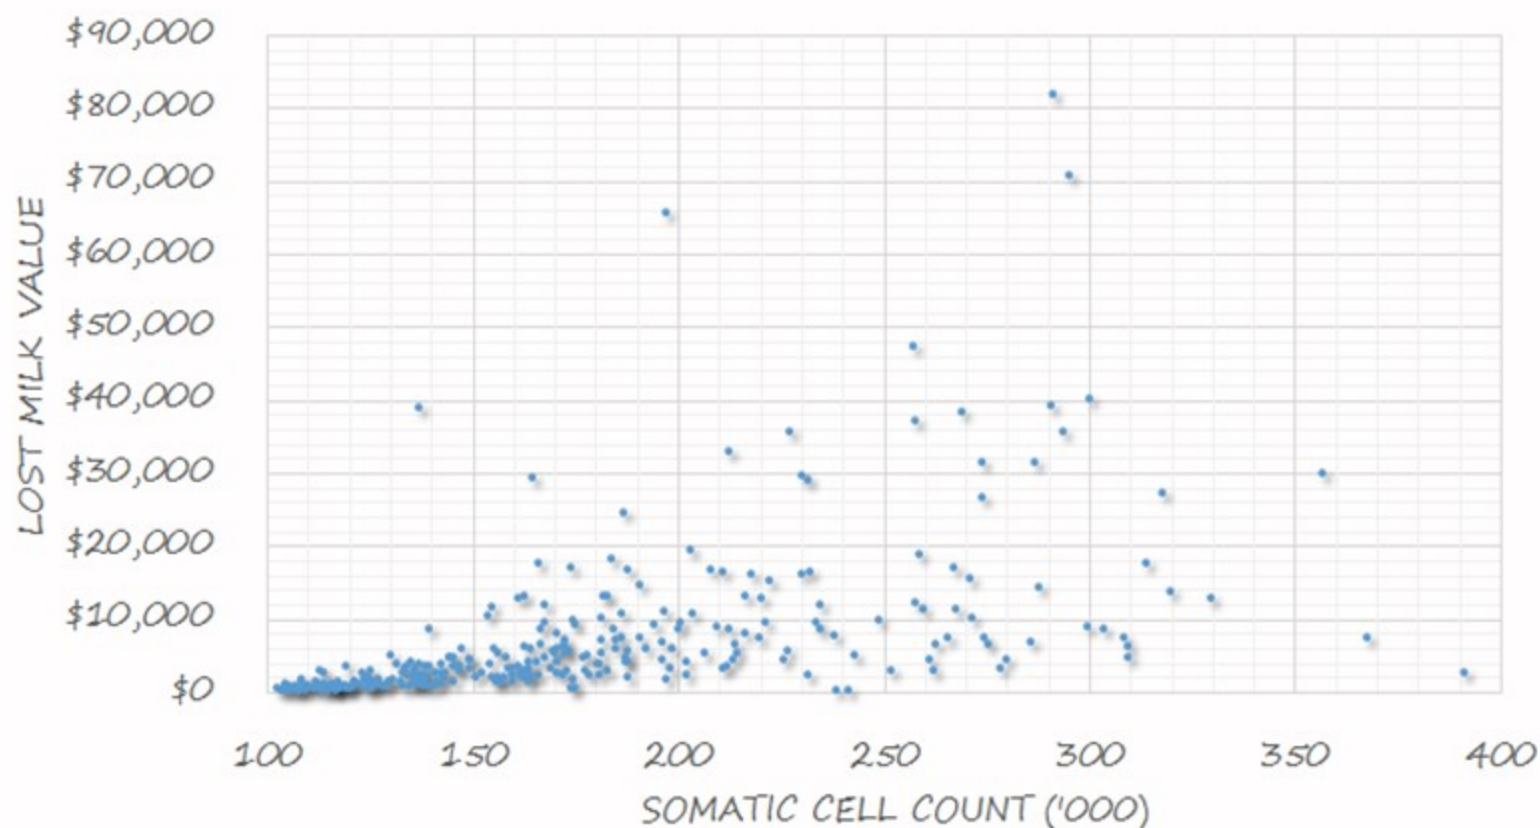

# Tatua SCC Records 2011-2014 for Jack and Pauline Tesslar

### Lost Milk Value Due to SCC

Tracker farms with SCC's over 100,000 cells. The average lost value to date for the 2015 season calculates at \$7,420. This is equivalent to around 8.22c/kgMS less income per milk solid produced. For herds with SCC's over 200,000 the cost averages \$15,475