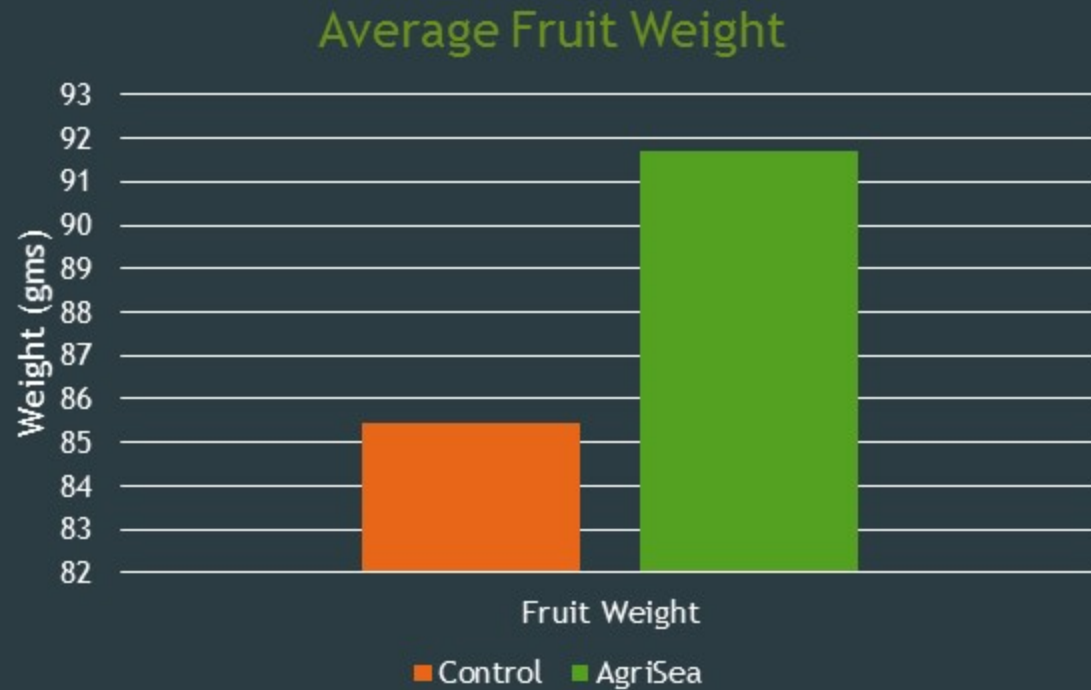

Bio Crop and Soil Ltd NZ Research

Research presented in NZ Kiwifruit Journal - Bio Crop and Soil Ltd NZ.

- ▶ Increased fruit weight and reduced reject rate.
- ▶ Added NZ\$3000 per Hectare for the grower

Soil Health

Soil Nutrition Feeds soil microbes which enhance nutrient availability, soil structure, water holding capacity and drainage

Earthworm population increased by 150% using Soil Nutrition.
Earthworm species diversity increased also

Earthworm population under kiwifruit orchard